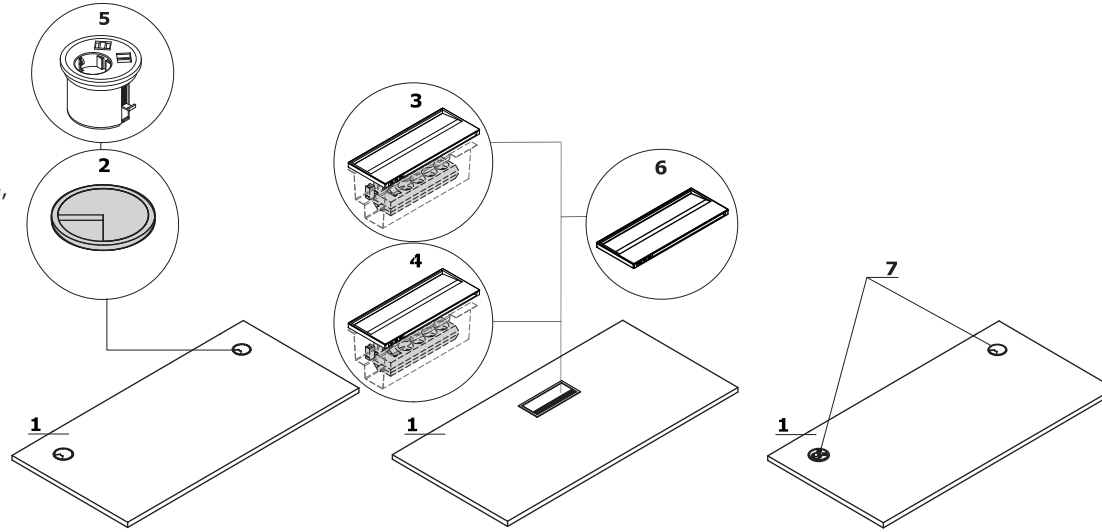

Worktop

1 Worktop - MFC 28 mm, ABS edge 2mm

OPTIONS WITH EXTRA CHARGE:

- 2 Grommet** - 2 pcs, Ø 80 mm
- 3 Mediabox M14H** - 2xRJ45 (class E, cat. 6); + 1 x USB + 3 x USB C + 1 x HDMI + 4x 230V
- 4 Mediabox M14** - 2xRJ45 (class E, cat. 6); + 1 x USB + 3 x USB C + 4x 230V
- 5 Mediabox M071** - 1 x 230V + USB A charger + USB C charger, colour: black, white, mounted instead of the existing grommet Ø80mm (PK80)
- 6 Top access M15** - 3 x USB C
- 7 Mediabox M071 + cable grommets**

Dimensions of radial worktops (mm)

Meeting tables

- 1 **Worktop** - MFC 28 mm, ABS edge 2mm
- 2 **Leg** - powder coated steel, profile 60x30 mm
- 3 **Leveling** - 5 mm range

OPTIONS WITH EXTRA CHARGE:

- 4 **Top access M15** - 3 x USB C
- 5 **Mediabox M14H** - 2xRJ45 (class E, cat. 6); +1 x USB + 3 x USB C + 1 x HDMI + 4x 230V
- 6 **Mediabox M14** - 2xRJ45 (class E, cat. 6); +1 x USB + 3 x USB C + 4x 230V
- 7 **Mediabox M06H** - OPTION WITH ADDITIONAL CHARGE - 2x230V+HDMI+USB, colour: anodised aluminium, white, black