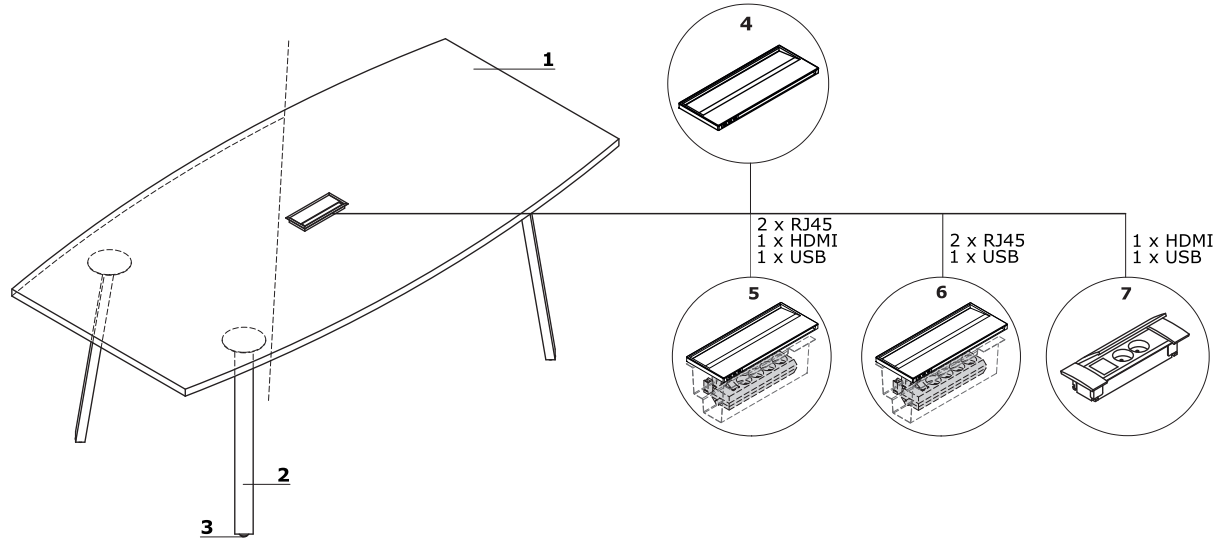

Worktop

1 Worktop - MFC 28 mm, ABS edge 2mm

OPTIONS WITH EXTRA CHARGE:

- 2 Grommet** - 2 pcs, Ø 80 mm
- 3 Mediabox M14H** - 2xRJ45 (class E, cat. 6); + 1 x USB + 3 x USB C + 1 x HDMI + 4x 230V
- 4 Mediabox M14** - 2xRJ45 (class E, cat. 6); + 1 x USB + 3 x USB C + 4x 230V
- 5 Mediabox M071** - 1 x 230V + USB A charger + USB C charger, colour: black, white, mounted instead of the existing grommet Ø80mm (PK80)
- 6 Top access M15** - 3 x USB C
- 7 Mediabox M071 + cable grommets**

Dimensions of radial worktops (mm)

Meeting tables

- 1 **Worktop** - MFC 28 mm, ABS edge 2mm
- 2 **Leg** - powder coated steel, profile 60x30 mm
- 3 **Leveling** - 5 mm range

OPTIONS WITH EXTRA CHARGE:

- 4 **Top access M15** - 3 x USB C
- 5 **Mediabox M14H** - 2xRJ45 (class E, cat. 6); +1 x USB + 3 x USB C + 1 x HDMI + 4x 230V
- 6 **Mediabox M14** - 2xRJ45 (class E, cat. 6); +1 x USB + 3 x USB C + 4x 230V
- 7 **Mediabox M06H** - OPTION WITH ADDITIONAL CHARGE - 2x230V+HDMI+USB, colour: anodised aluminium, white, black