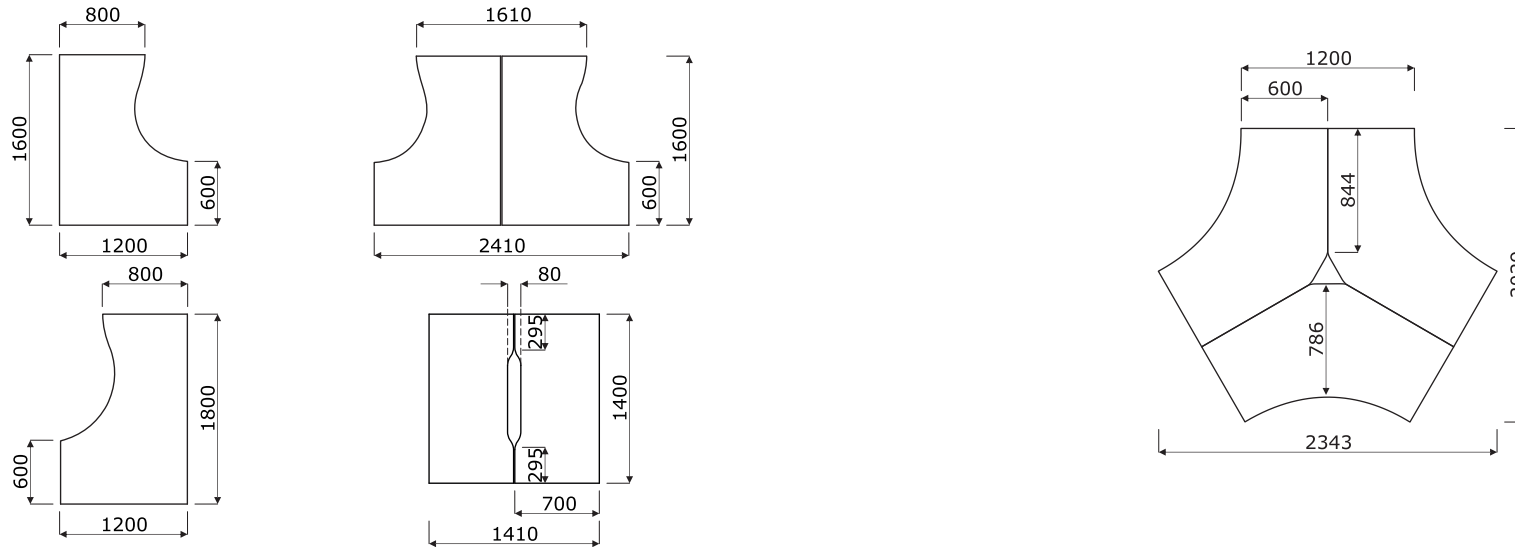

Worktop

1 Worktop - MFC 28 mm, ABS edge 2mm

OPTIONS WITH EXTRA CHARGE:

- 2 Grommet** - 2 pcs, Ø 80 mm
- 3 Mediabox M14H** - 2xRJ45 (class E, cat. 6); + 1 x USB + 3 x USB C + 1 x HDMI + 4x 230V
- 4 Mediabox M14** - 2xRJ45 (class E, cat. 6); + 1 x USB + 3 x USB C + 4x 230V
- 5 Mediabox M071** - 1 x 230V + USB A charger + USB C charger, colour: black, white, mounted instead of the existing grommet Ø80mm (PK80)
- 6 Top access M15** - 3 x USB C
- 7 Mediabox M071 + cable grommets**

Dimensions of radial worktops (mm)

Meeting tables

- 1 **Worktop** - MFC 28 mm, ABS edge 2mm
- 2 **Leg** - powder coated steel, profile 60x30 mm
- 3 **Leveling** - 5 mm range

OPTIONS WITH EXTRA CHARGE:

- 4 **Top access M15** - 3 x USB C
- 5 **Mediabox M14H** - 2xRJ45 (class E, cat. 6); +1 x USB + 3 x USB C + 1 x HDMI + 4x 230V
- 6 **Mediabox M14** - 2xRJ45 (class E, cat. 6); +1 x USB + 3 x USB C + 4x 230V
- 7 **Mediabox M06H** - OPTION WITH ADDITIONAL CHARGE - 2x230V+HDMI+USB, colour: anodised aluminium, white, black